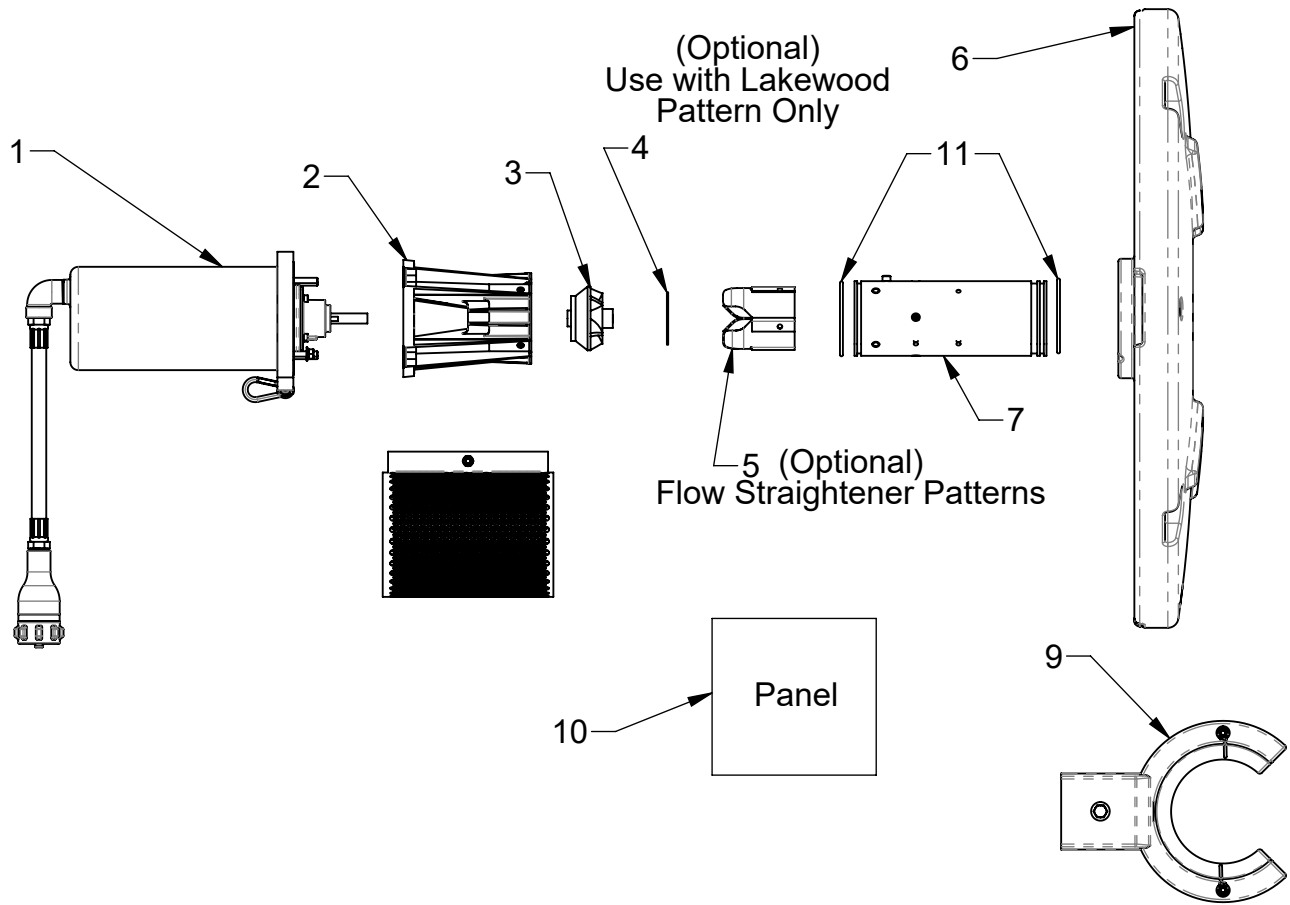

# Masters Decorative Series ® 0.5HP

Item	Description			Part Numbers	
				1/2 HP	
1	Power Unit - Without Chime	1 PH	120V	R760003	
			240V	R760151	
2	Masters Impeller Housing			820440	
3	Masters Composite Impeller Kit			760749	
4	Masters Lakewood Pattern			820198	
5	Masters Flow Straightener Kit (Includes Item 7)			820754	
6	Masters Float			920001	
7	Masters Float Tube Assembly			3001180	
8	Masters Intake Screen			820188	
9	Light Bracket Assembly			920028	
10	Enclosure with LED Photoeye			860645 ●	
11	O-Ring			810037	

● Available in 120V only with 11W LEDs, not available with 20W RGBWs.

16024 COUNTY RD. X, KIEL, WI 53042

MD001-590

Revision: E, 2025-03-20